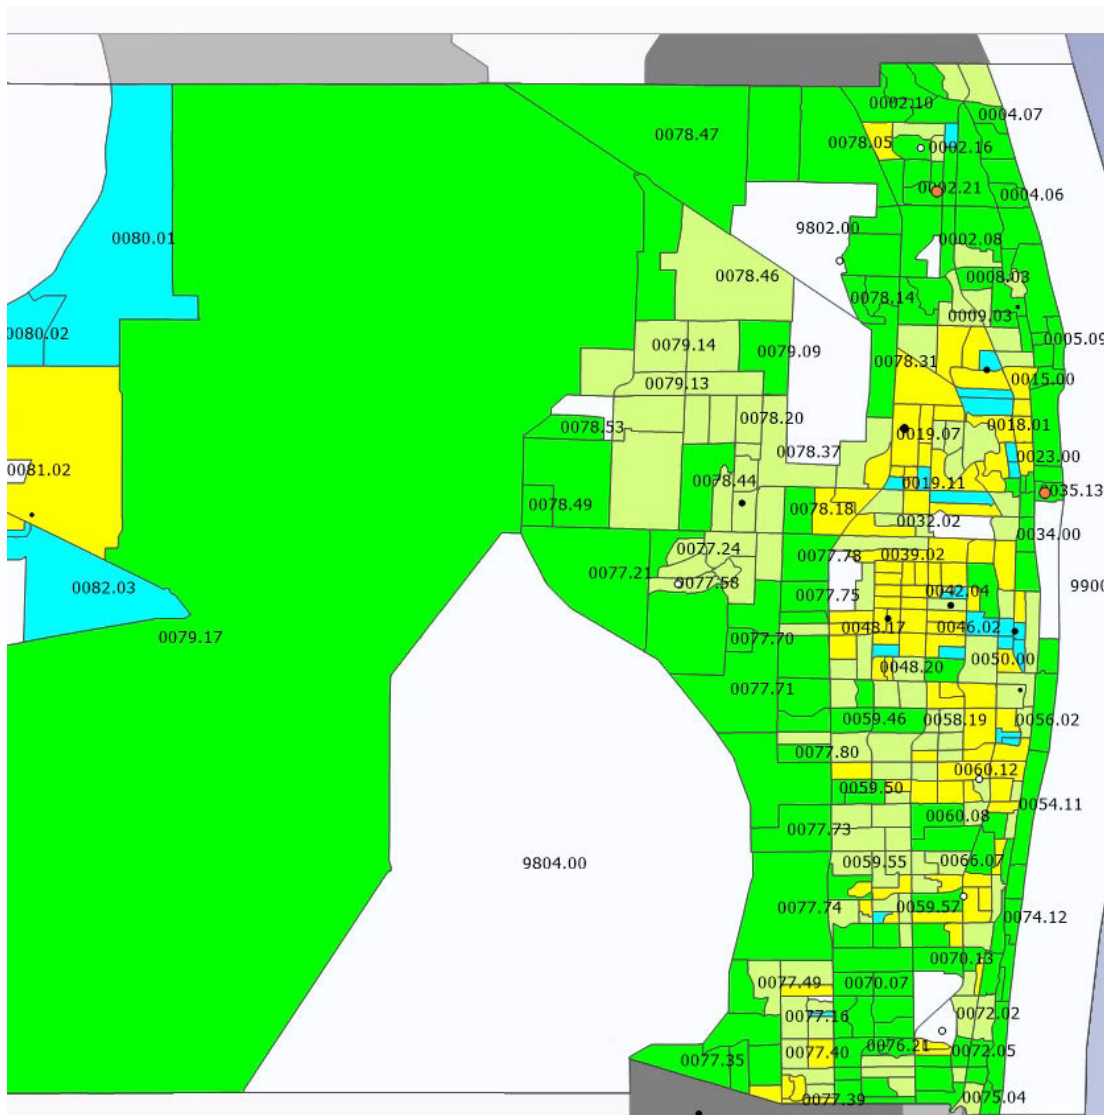

PALM BEACH COUNTY