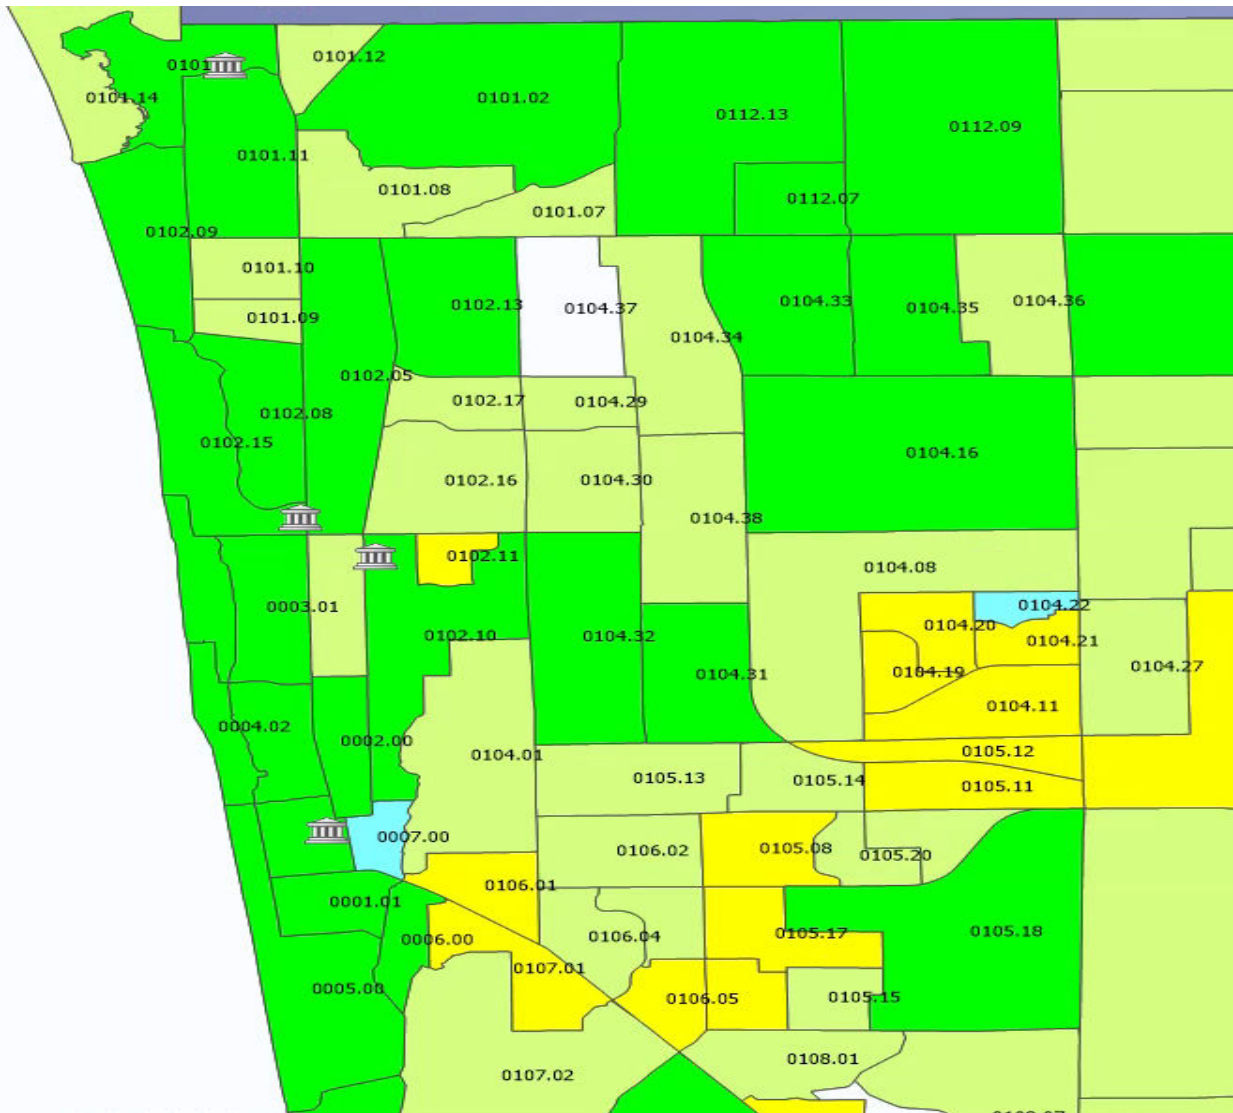

# COLLIER COUNTY

Locations / 2024 / FineMark National ...

Census Tracts (Inside) - Tract Income ...

- 0 - Income Not Available
- 1 - Low Income
- 2 - Moderate Income
- 3 - Middle Income
- 4 - Upper Income

# COLLIER COUNTY DETAIL

Locations / 2024 / FineMark National ...

Census Tracts (Inside) - Tract Income ...

- 0 - Income Not Available
- 1 - Low Income
- 2 - Moderate Income
- 3 - Middle Income
- 4 - Upper Income