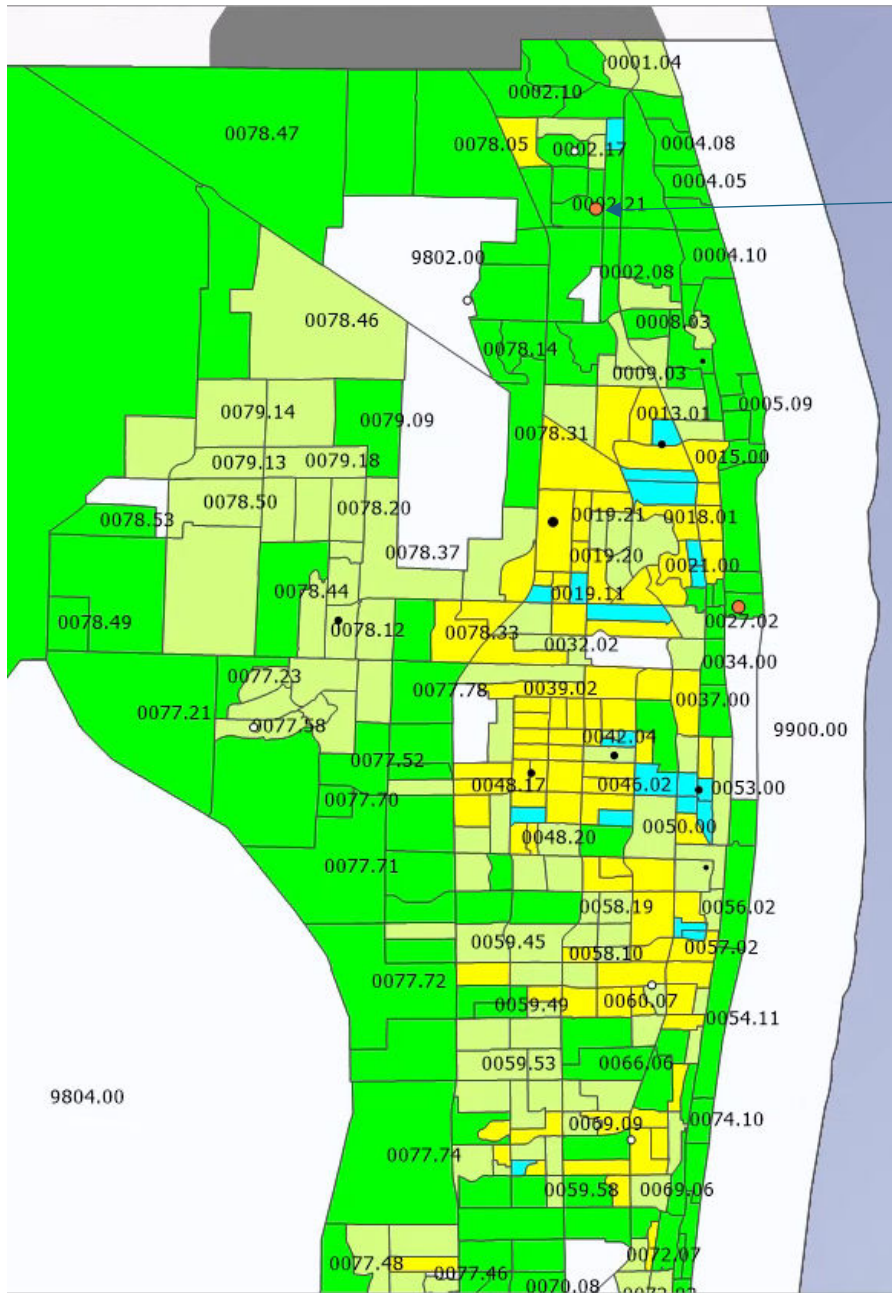

PALM BEACH COUNTY DETAIL

JUPITER OFFICE